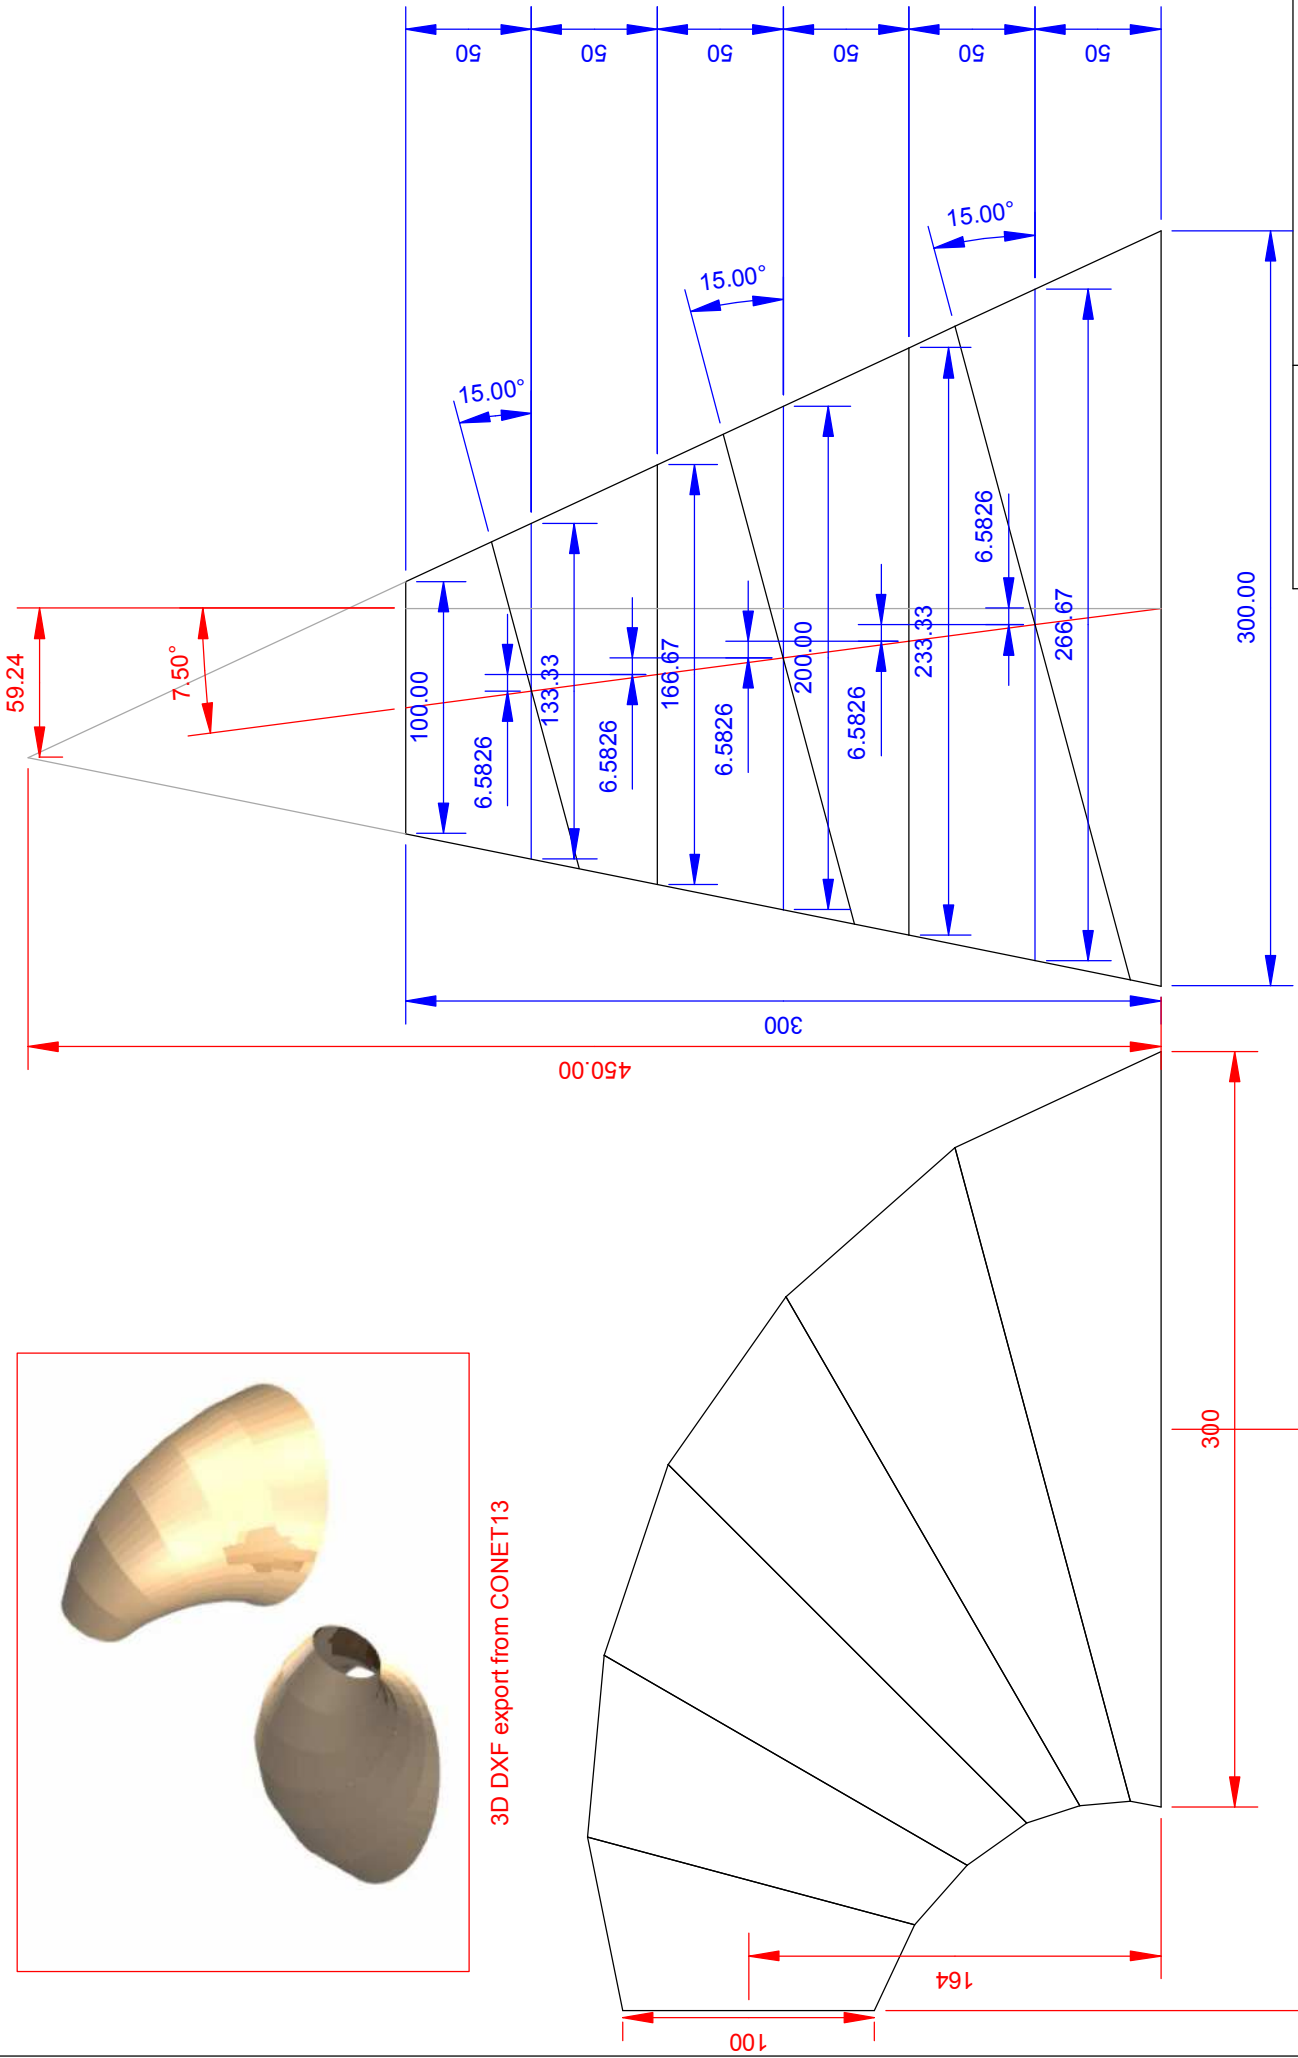

3D DXF export from CONET13

TY HARNNESS CONSULTING²³¹
 ty@tyharness.co.uk
 www.tyharness.co.uk

ENTER THE BLUE DIMENSIONS INTO CONET13

SCALE _____
 DRN. _____
 DATE 26/08/08

TAPERED LOBSTER BACK FROM AN OBLIQUE CONE

DRAWING NUMBER TLB0C1