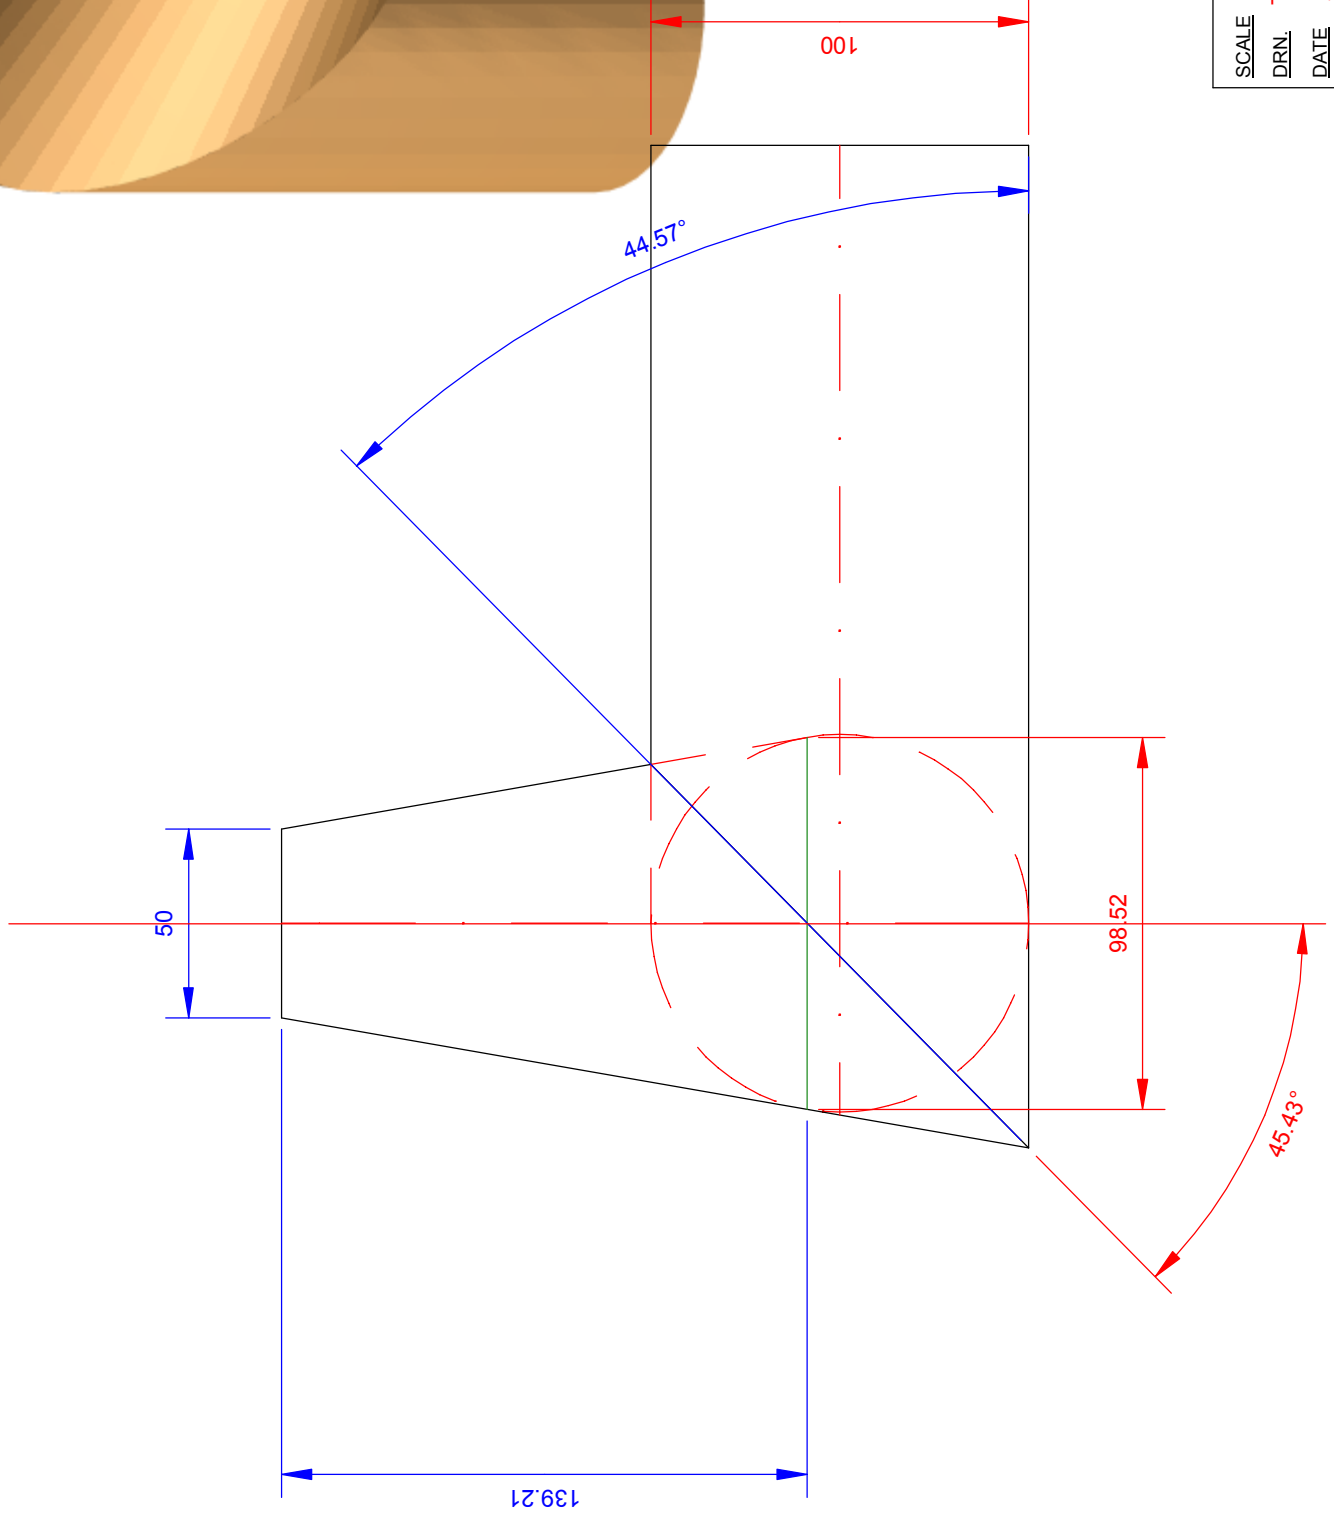

These are the parameters to be passed to CONETV12

SCALE	1:2	Ty Harness Consulting
DRN.	Ty Harness	
DATE	28/04/08	DRAWING NUMBER
		test 1